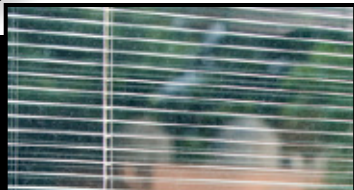

Rhapsody offer a wide range of decorator colours and come in 16mm and 25mm slat widths. They offer better sun protection and privacy. Colour co-ordinated double slat support ladder tape and cords. Child safety devices fitted.

Optional Rhapsody Goodnighter available with more slats for even better closure.

Sunteca Standard Venetians have many of the features of the Rhapsody but are more economical. Aluminium headbox and open "C" bottom rail so no rusting; Looprite rollers; Epoxy finish, advanced tilt and cord mechanisms; 16mm and 25mm slat widths; Child safety devices fitted.

50mm Aluminium Venetians are still popular for those rooms where you want something different and are particularly functional. Robust and dependable with child safety devices fitted.

Sunteca Aluminium Venetians never seem to date, are extremely functional, offer privacy yet you can still retain your view, control the amount and angle of the light entering your room, suit so many different decorating styles and are available in excellent colour ranges. Plus they are custom made right here in Western Australia to suit our harsh weather.