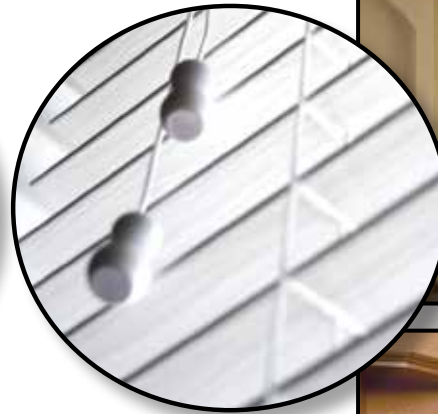

# Sunteca

**Sunteca Timber Blinds** - The natural beauty of wood with its warmth and durability make your windows a real fashion statement. Available in Western Red Cedar or Basswood with a choice of finishes and stains which give you the opportunity to change the appearance of your rooms. Also consider the Creation Timber alternatives which are excellent for wet areas.

**Sunteca Canadian Western Red Cedar** blinds are selected for stability, natural colour and grain variations giving you a truly unique blind every time. The timber comes from sustainable timber plantations with a slat width of 46mm.

**Sunteca Basswood** blinds are available in colours to suit your decor and come in a slat width of 50mm. Basswood is a very durable timber which resists warping, is not easily effected by water and high temperature, is sturdy and has an attractive fine texture plus a smooth finish.