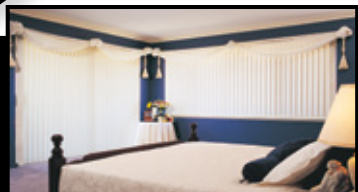

Sunteca

Sunteca Vertical Blinds, with so many colours and fabrics to choose from Sunteca Vertical Blinds offer a modern and sleek window covering suitable for any room in the house.

They are very popular on sliding doors. Simple control options allow you to easily tilt the blades to allow light to enter but keep the direct sun out or stack the blades in the centre, each side or all to one side.

Moisture resistant bottom weights and chains which have integrated step-on protection chain which easily clips on again, chainless bottom weights and sewn-in bottom weights, so many options to suit your requirements.

Huge Choice of Fabrics including blackout and translucent, stripes, patterns plus a wide variety of colours and textures to suit your decor.

Three Tracking Systems available allowing you the choice to suit your budget. There are stack release options so that window cleaning is made easier plus easy remove and replace carrier hooks in case of an accident. Slim stacking of the louvres for maximum view when the blind is stacked back.

Minimum side light-gap at the control end. Controls can be wand or cord and come with child safety systems as standard. All supported by sturdy brackets.

Matching Pelmets available to give the Sunteca Verticals a more finished look.

Choice of Slat widths to suit your situation, 63mm, 89mm, 100mm and 127mm.

Sloping Windows, either top or bottom slopping, can be catered for to give you a unique covering for that awkward window.

Sunteca Vertical Blinds are custom made right here in Western Australia using fabrics and components to suit the harsh WA weather.

Vertical Blinds

Authorised Sunteca Agent