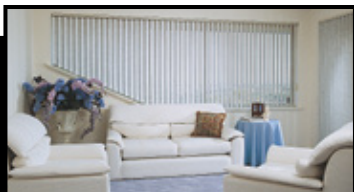

Sunteca

Sunteca Vertical Blinds, with so many colours and fabrics to choose from Sunteca Vertical Blinds offer a modern and sleek window covering suitable for any room in the house.

They are very popular on sliding doors. Simple control options allow you to easily tilt the blades to allow light to enter but keep the direct sun out or stack the blades in the centre, each side or all to one side.

Moisture resistant bottom weights and chains which have integrated step-on protection chain which easily clips on again, chainless bottom weights and sewn-in bottom weights, so many options to suit your requirements.

Huge Choice of Fabrics including blackout and translucent, stripes, patterns plus a wide variety of colours and textures to suit your decor.

Three Tracking Systems available allowing you the choice to suit your budget. There are stack release options so that window cleaning is made easier plus easy remove and replace carrier hooks in case of an accident. Slim stacking of the louvres for maximum view when the blind is stacked back.

Minimum side light-gap at the control end. Controls can be wand or cord and come with child safety systems as standard. All supported by sturdy brackets.

Matching Pelmets available to give the Sunteca Verticals a more finished look.

Choice of Slat widths to suit your situation, 63mm, 89mm, 100mm and 127mm.

Sloping Windows, either top or bottom slopping, can be catered for to give you a unique covering for that awkward window.

Sunteca Vertical Blinds are custom made right here in Western Australia using fabrics and components to suit the harsh WA weather.

Vertical Blinds

Authorised Sunteca Agent