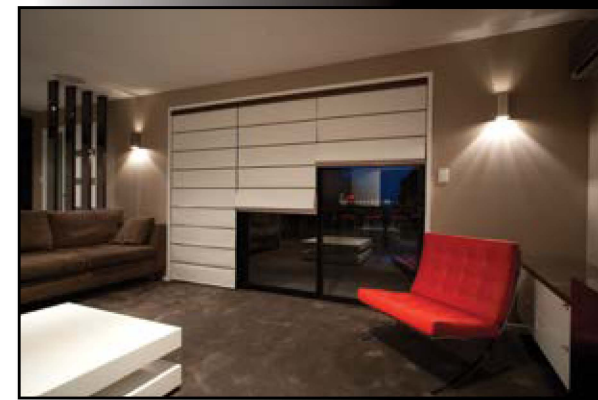

Roman Blinds

Authorised Sunteca Agent